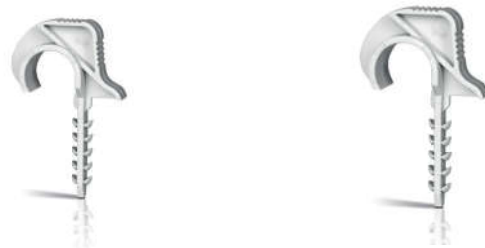

Assembly instructions

1 Borehole Ø 6 mm.

2 The product is inserted without any additional tools.

3 Simple retrospective installation possible.

4 Safe Stop.

Video

Multi-cable bracket

Type	CMS15	CMS30
Execution	Multi-cable bracket	Multi-cable bracket
Item no.	7430007	7430008
SU / CB / PL	50 / 400 / 8.000	25 / 250 / 5.000
suitable for	up to 15 cables	up to 30 cables
Attachment Wall / ceiling	• / •	- / •
for drill diameters	Ø 6 mm	Ø 6 mm
recommended purchase	CMS5 / CMS6 / CMS7 / CMS8	CMS5 / CMS6 / CMS7 / CMS8
Material	PA6	PA6
Colour	grey	grey

Assembly instructions

1 Borehole Ø 6 mm.

2 Simple installation of the plug system (CMS 5, 6, 7 or 8). Insert the collection holder.

3 Simple retrospective installation possible.

4 Safe Stop.

Video

Type	CMS5	CMS6	CMS7	CMS8
Execution	System plugs	System plugs	System plugs	System plugs
Item no.	7440024	7440025	7440026	7440027
SU / CB / PL	100 / 2.000 / 128.000	100 / 1.500 / 96.000	100 / 1.000 / 64.000	100 / 600 / 38.400
Length of anchor	11 mm	27 mm	42 mm	80 mm
Drilling diameter	Ø 6 mm	Ø 6 mm	Ø 6 mm	Ø 6 mm
Material	PP	PP	PP	PP
Colour	grey	grey	grey	grey

Type	CMS17	CMS18
Execution	Simple plug-in dowel	Simple plug-in dowel
Item no.	7440041	7440042
SU / CB / PL	100 / 1.000 / 64.000	100 / 1.000 / 64.000
Clamping range	16 - 20 mm	20 - 25 mm
Length of anchor	32 mm	32 mm
Drilling diameter	Ø 6 mm	Ø 6 mm
Material	PP	PP
Colour	grey	grey